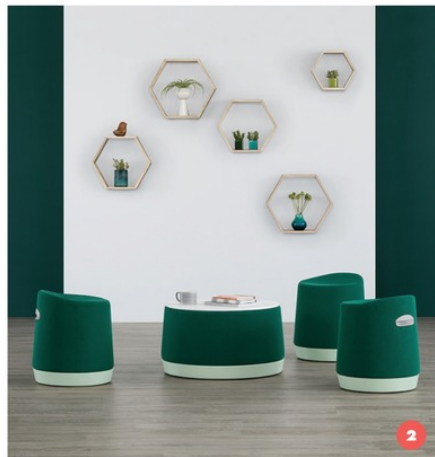

1

2

3

4

5

1

CALIDON seating and occasional tables from Global Furniture Group feature a modern design, full-frame, and solid hardwood construction. Guest and lounge seating offer an integrated wipe-out design and elevated legs to support cleaning protocols. Optional integrated power and USB charging features are available for the lounge seating.

globalfurnituregroup.com

2

Encore presents **LOUPE** upholstered stools and tables. The 9-inch-diameter stools have a 400-pound weight capacity, can rotate 360 degrees for maneuverability, and come equipped with a handle for easy transport. The tables are offered in multiple sizes in a variety of solid surface, veneer, and laminate options.

by a water-resistant outer skin, creating a hygienic surface that can be easily cleaned and dried. The line is available in chair or two-seater styles.

us.pineapplecontracts.com

4

TOUCH2PLAY COUNTERS by Kidzspace Interactive and DMA4Families is a series of counters and walls with optional stools that hold interactive Touch2Play game systems. The unit's counter surfaces and screens are durable and cleanable and can be disinfected with any hospital-grade solution or wipe.

The collection has an 18-inch seat height and is available in 11 colors including black, gray, burgundy, sky blue, and slate blue.

moduform.com

9

Framery presents **FRAMERY Q POD**, a multifunctional, sound-proof office space that can accommodate up to four people. The unit's exterior frame is available in painted sheet metal or brushed stainless steel. The pod includes sound-control laminated glass, solid interior walls and roof, and carpet.