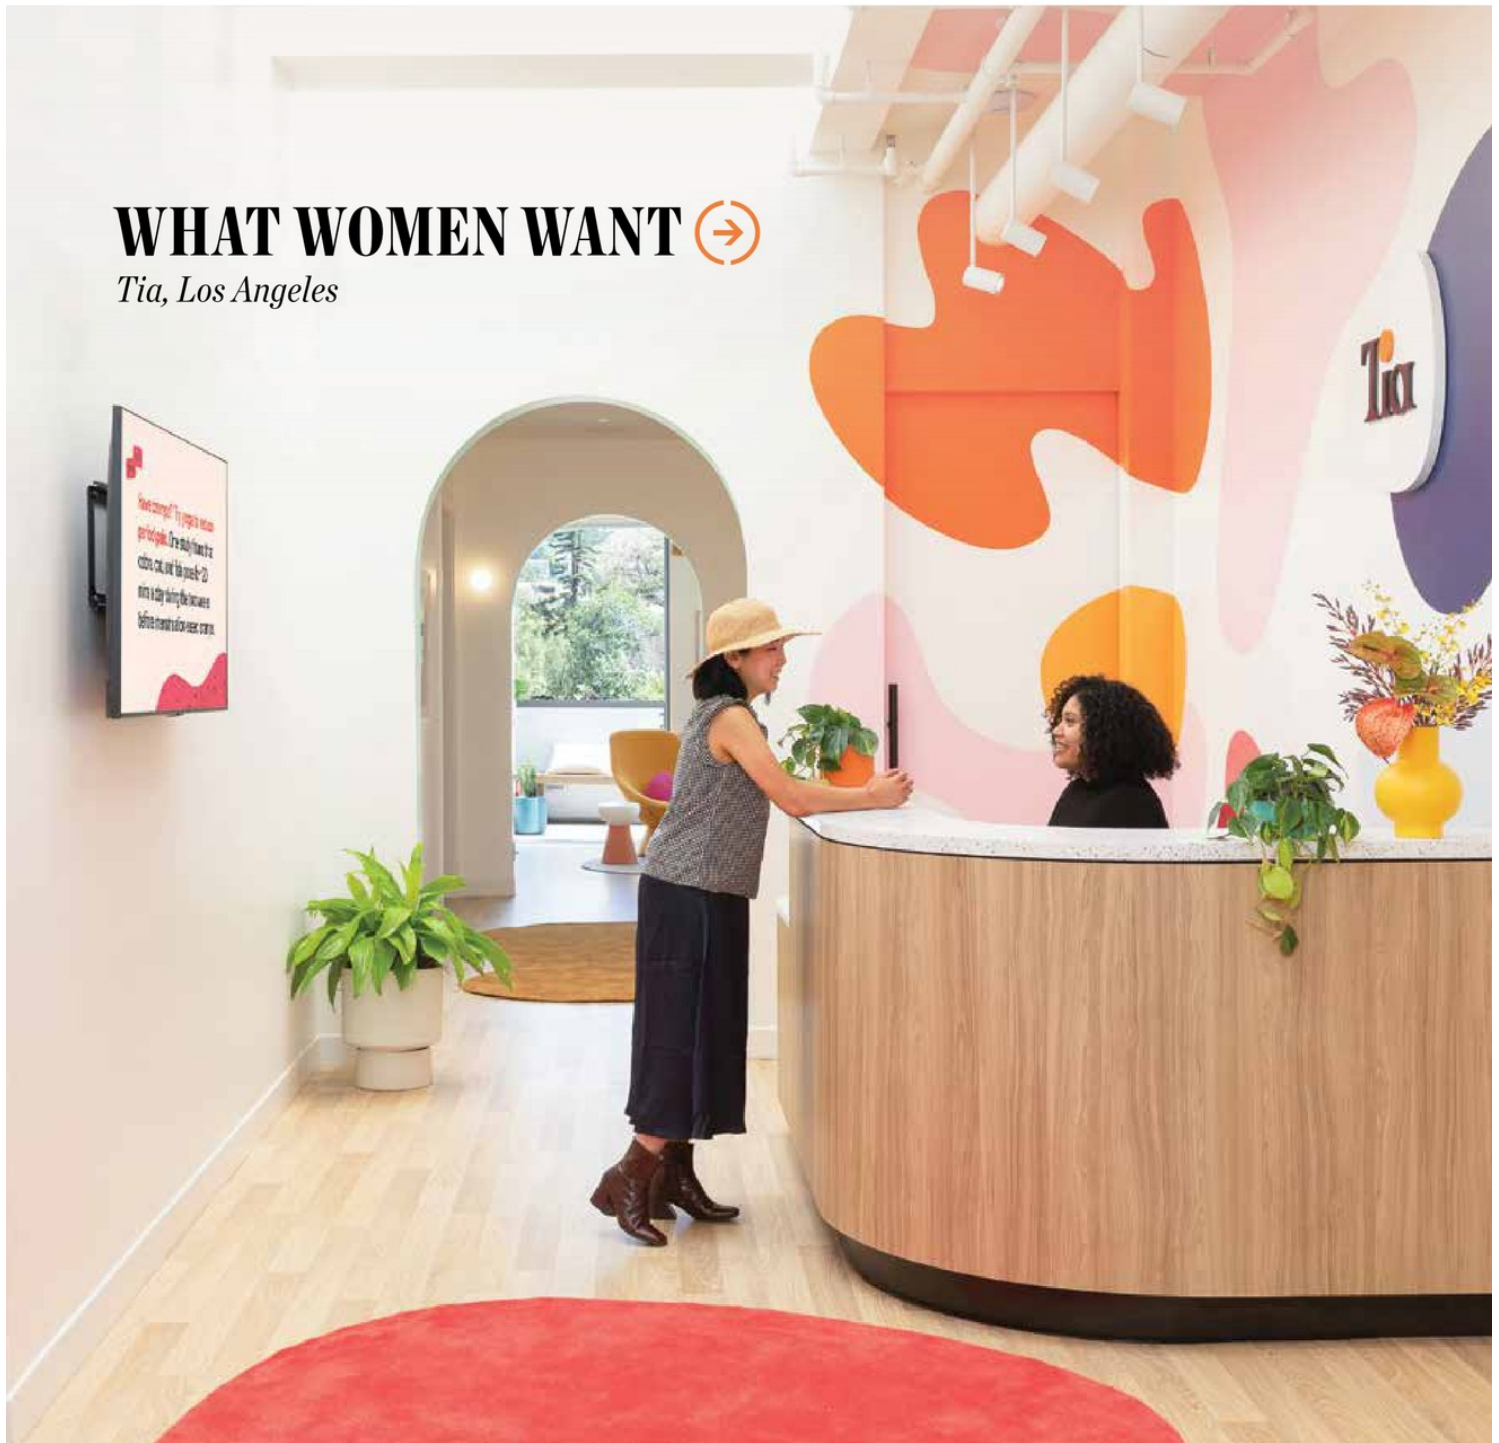

healthcare design

HCD
HEALTHCARE DESIGN
CONFERENCE + EXPO

MAY 2022
VOL. 22 NO. 4
HCDMAGAZINE.COM

WHAT WOMEN WANT →

Tia, Los Angeles

PRODUCT SPOTLIGHT

FURNITURE AND CASEGOODS

Compiled by Tracey Walker

globalfurnituregroup.com

2

Encore presents **LOUPE** upholstered stools and tables. The 9-inch-diameter stools have a 400-pound weight capacity, can rotate 360 degrees for maneuverability, and come equipped with a handle for easy transport. The tables are offered in multiple sizes in a variety of solid surface, veneer, and laminate options.

by a water-resistant outer skin, creating a hygienic surface that can be easily cleaned and dried. The line is available in chair or two-seater styles.

us.pineapplecontracts.com

4

TOUCH2PLAY COUNTERS by Kidzspace Interactive and DMA4Families is a series of counters and walls with optional stools that hold interactive Touch2Play game systems. The unit's counter surfaces and screens are durable and cleanable and can be disinfected with any hospital-grade solution or wipe.