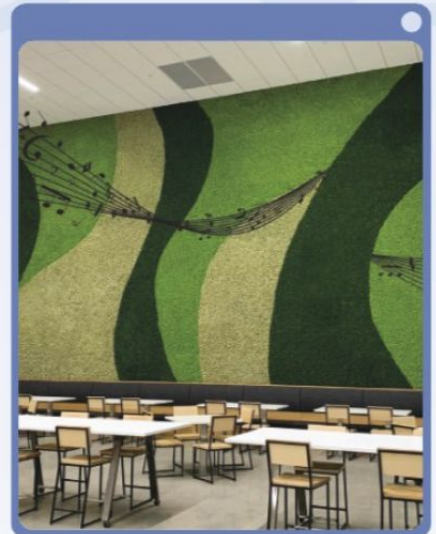

LOOK & LISTEN

Sometimes, you just want to be comfy and be enveloped by your favorite music or a great audiobook. Samuelson Furniture's Sound by Samuelson line allows users to do just that by turning the chair into the speaker. Through the use of Bluetooth technology, guests are immersed in the comforts of sound with the option to privately enjoy their favorite song, audiobook, TV show or game system without turning the volume up to an uncomfortable level for those nearby. "Our Sound by Samuelson chair first and foremost reads as a beautiful piece of furniture," said Michael Chafin, EVP, Samuelson Furniture. "It is both therapeutic and empowering to have control over your immediate environment, even if you're out in the open, such as a hotel lobby, restaurant or spa."

UNDER COVER

Designer Annie Kantor of Modern Metal said her company is all about bringing design to unexpected places. Elevate is a ceiling fan covering that does this. "I felt I could 'elevate' one's everyday experience by designing an elegant covering that is universal to most bathroom fan models on the market," she said. The powder-coated cover—which comes in a crisp, clean white, but can be painted—is offered in two patterns: Square Squared honors the studied simplicity of American mid-century tile work, while Simple Bend is an abstract Möbius strip ebbing and flowing. "I think it's ideal for hotels because it shows the guest that every detail matters...and it does! This little uplift makes a huge difference, elevating the mundane to make it extraordinary."