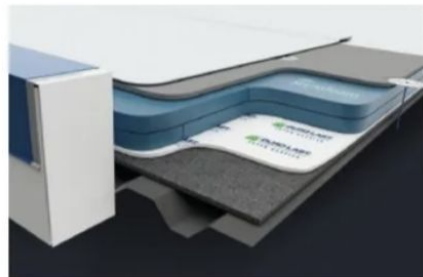

ROOFING

Duro-Last, DuPont Launch Sustainable Roofing Solution

Duro-Last, Inc. has unveiled a 50-year commercial, low-slope roofing system that significantly lowers replacement costs and reduces building materials entering the waste stream. Duro-Life 600 Roofing System is the result of a collaboration between Duro-Last and DuPont. It is ideal for hospitals and other commercial buildings that demand energy efficiency for decades. Duro-Life 600 only requires the replacement of the existing roof membrane, which can be recycled into other building products, leaving the rest of the assembly in place. In addition, the roofing system features DuPont Styrofoam Brand Insulation, which provides unparalleled performance. **ID#113**

FURNITURE

Allseating Collection Allows Multiple Configurations

The new Ruhe furniture collection by Allseating offers soft cleanouts between seats, and backs are featured